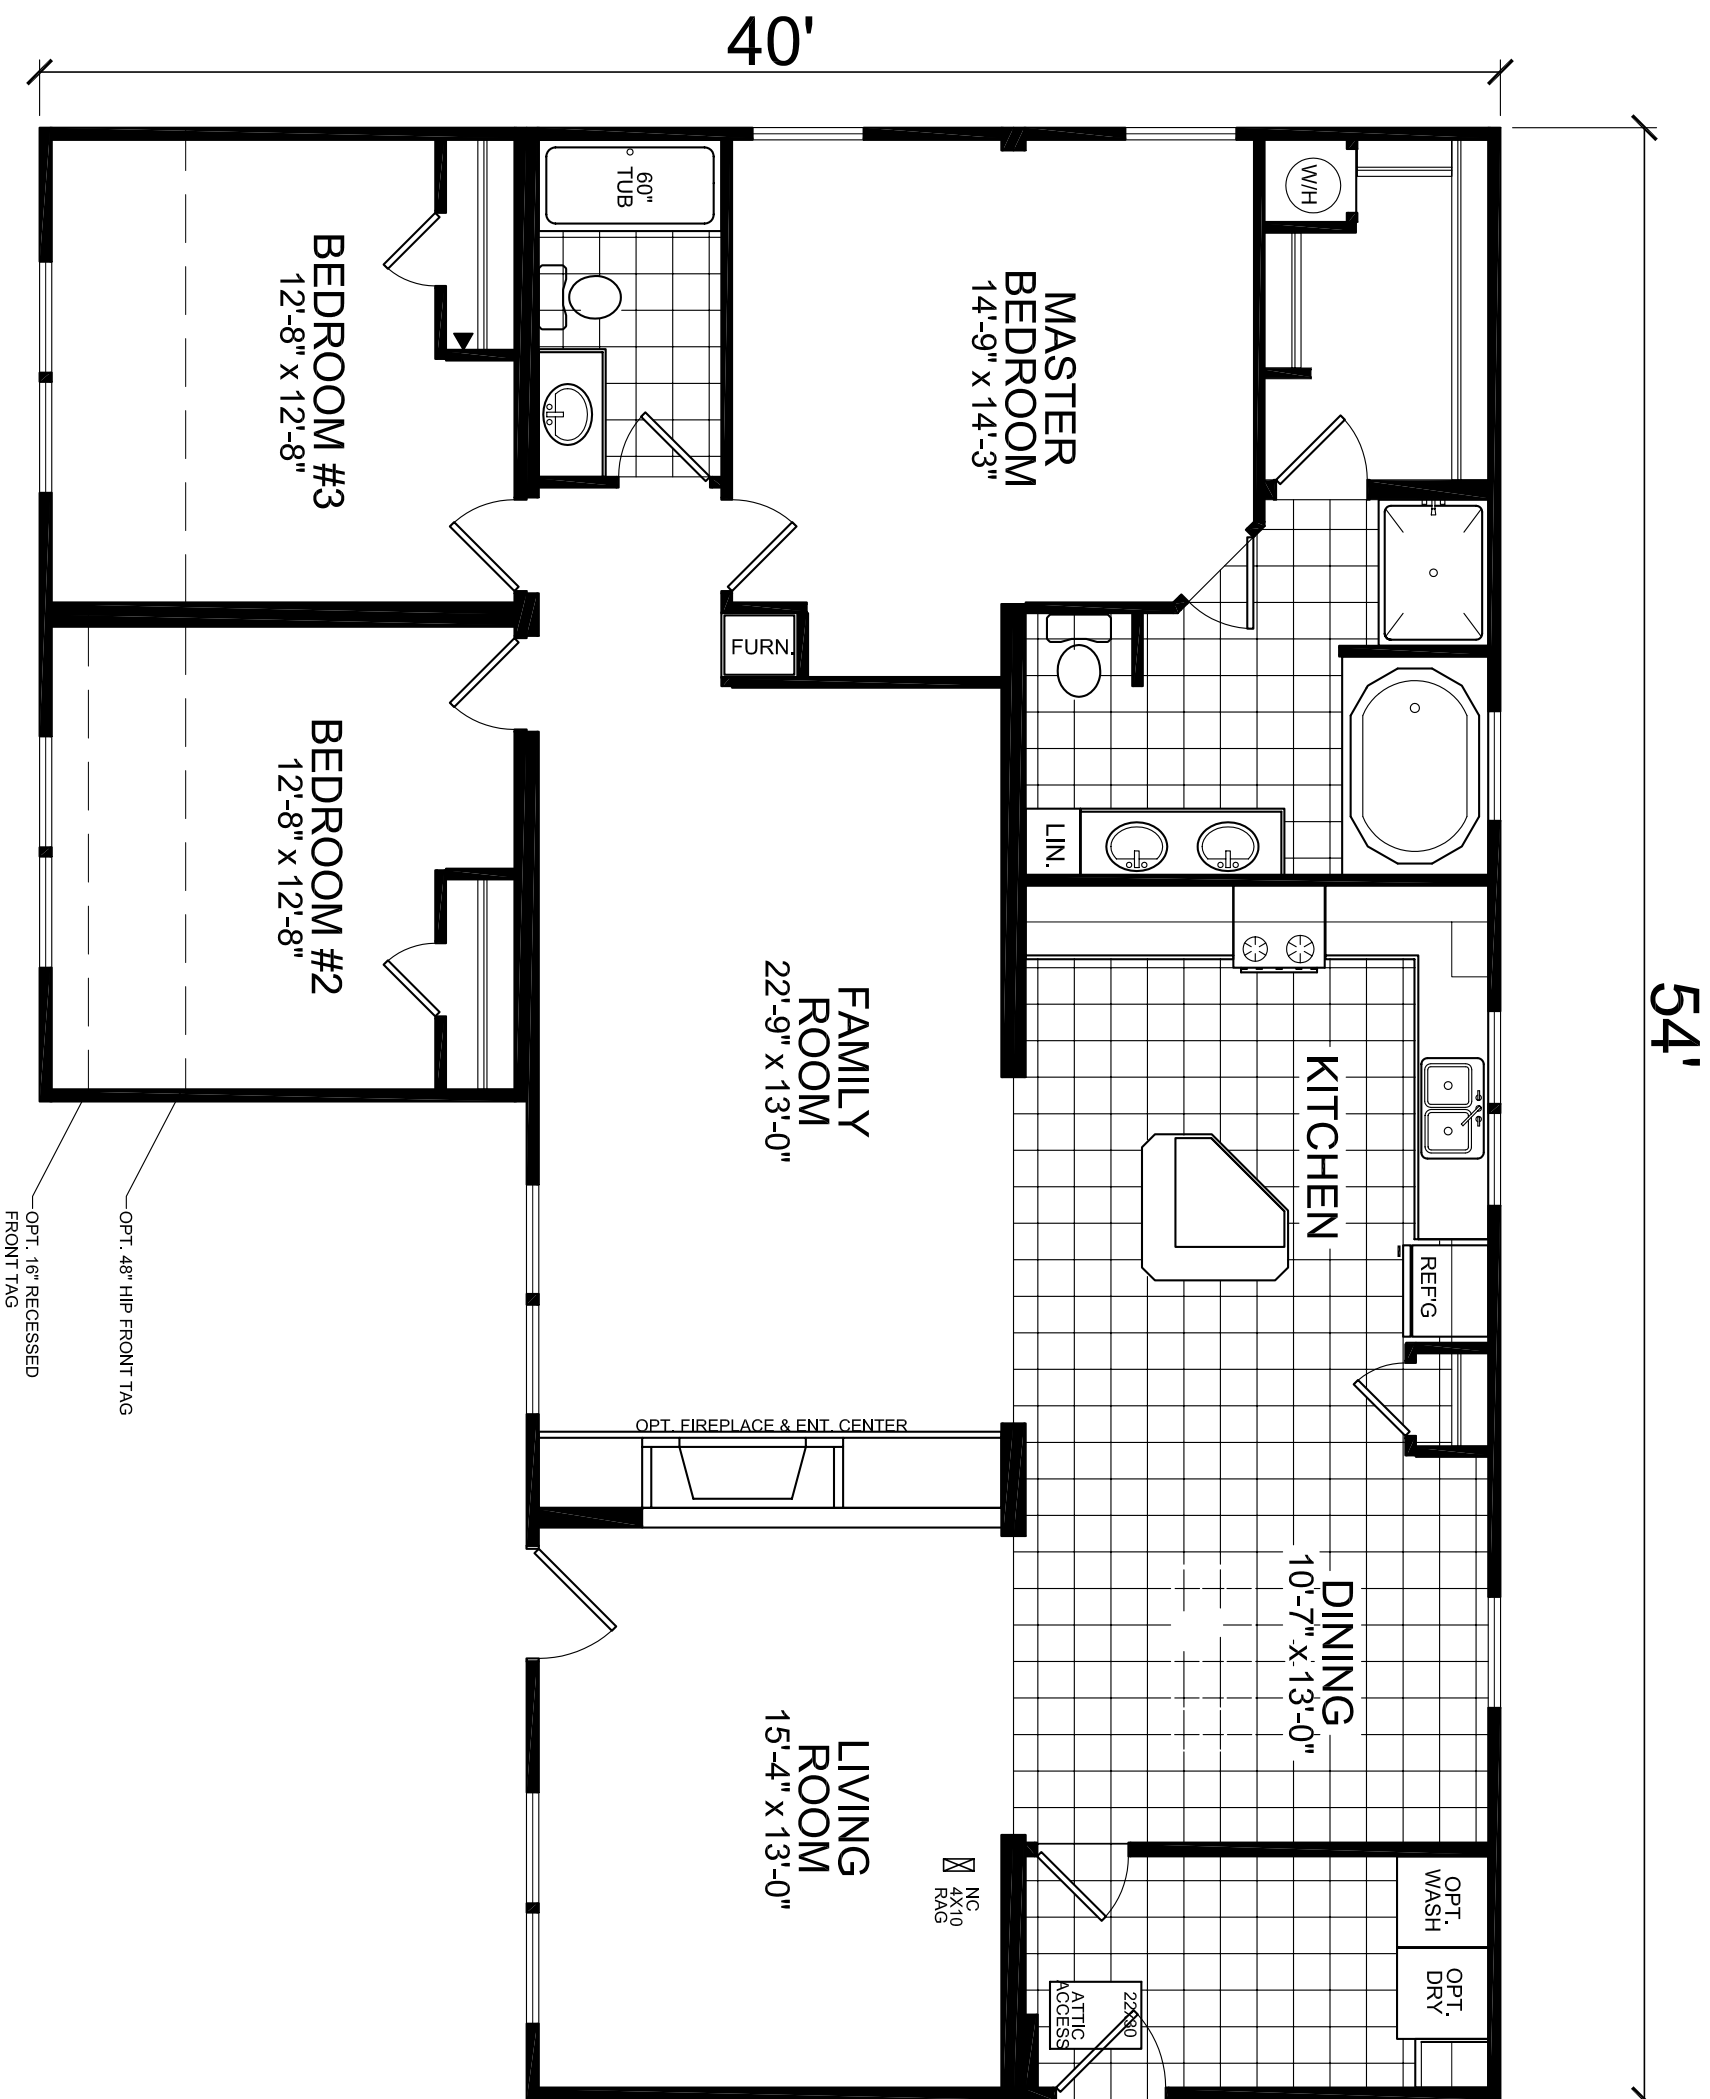

MODEL 23-T540

3 BEDROOM, 2 BATH
ACTUAL SIZE: 40'-0" x 54'-0"
TOTAL AREA: 1,795 SQ. FT.

CHAMPION
HOME BUILDERS CO.

4055 HWY. 401 SOUTH LILLINGTON, NC 27546

PROJECT

TITLE:
LITERATURE PLAN

MODEL:
23-T540-2
40'-0" x 54'-0" - 3 BEDROOM, 2 BATH
DATE: 01/03/05
SCALE:
DRAWN BY: STAFF
REVISED:
REVISIONS

SHEET NO:
L-101

PAGE: