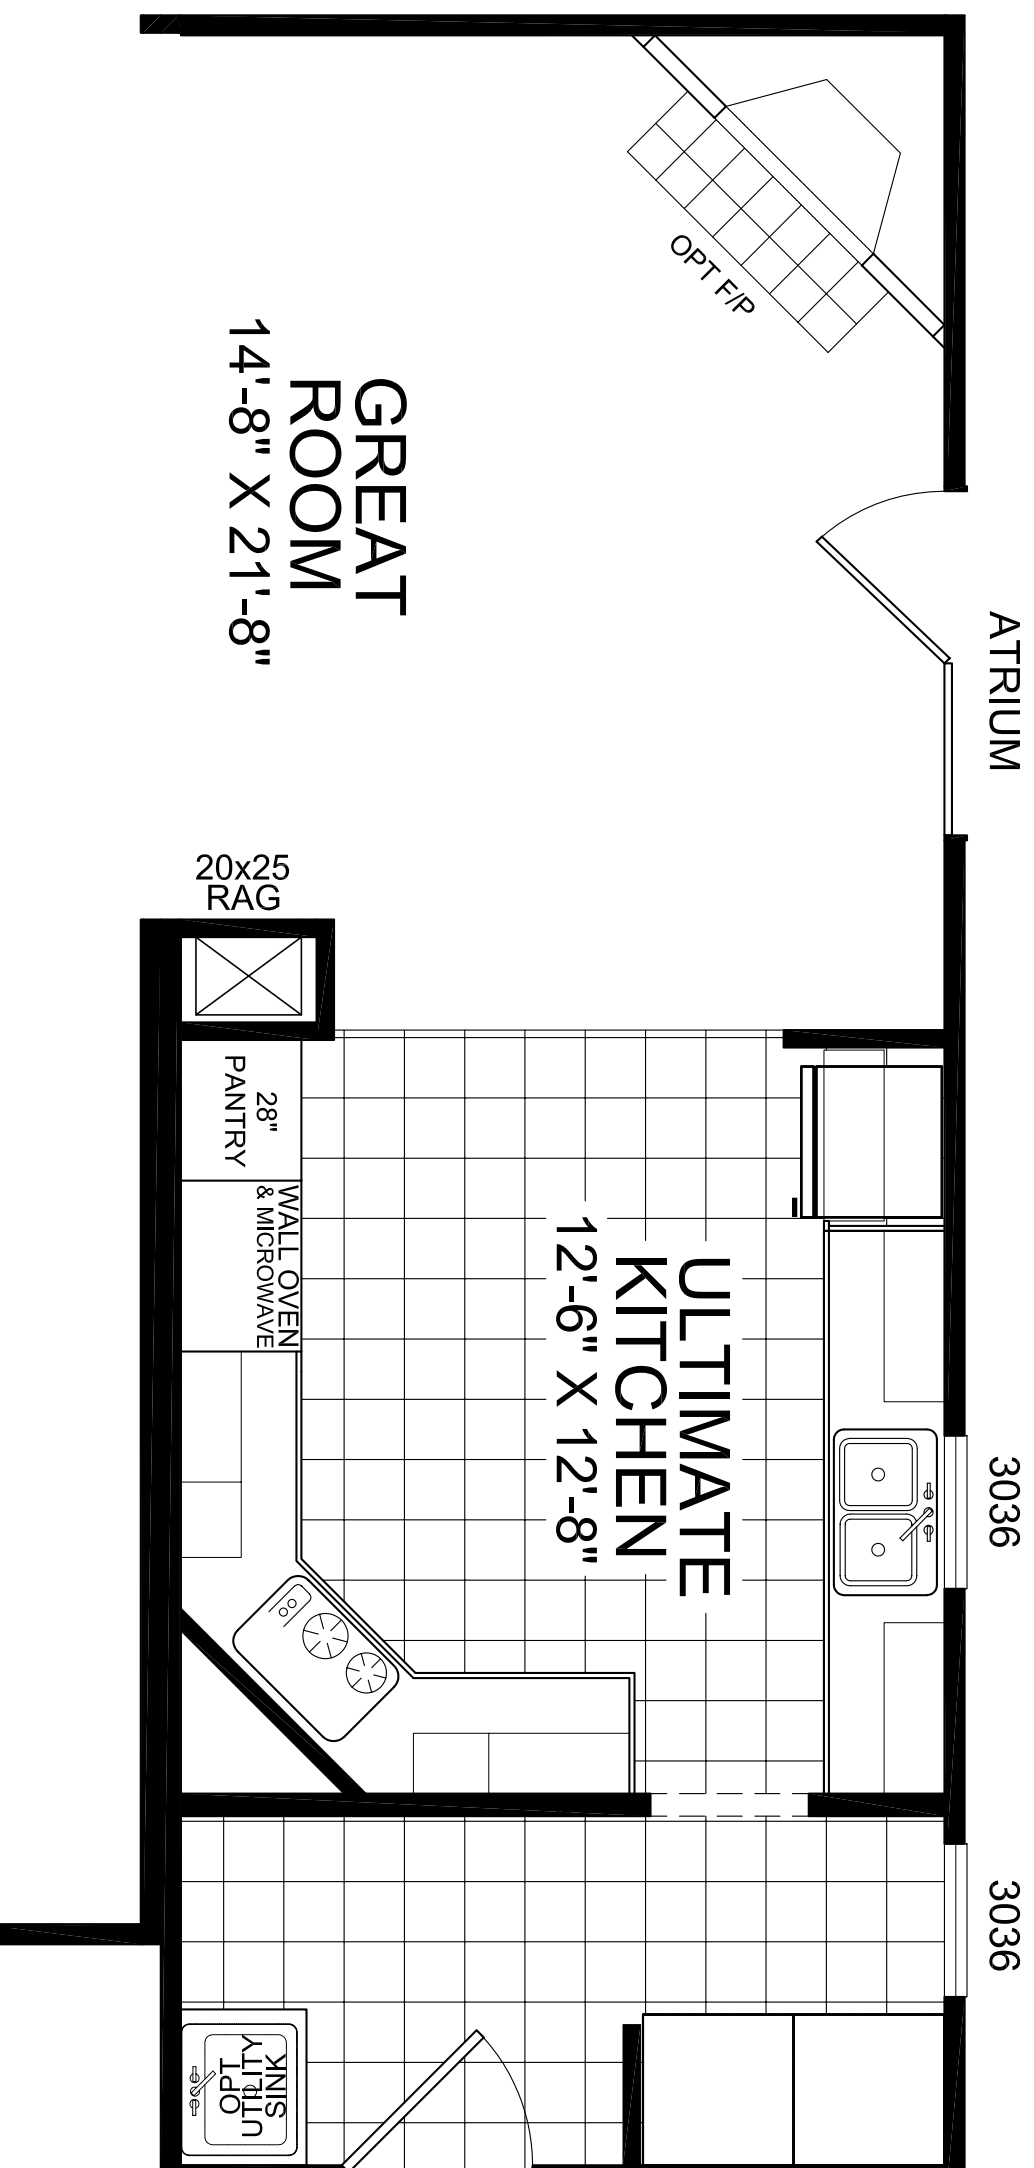

62'-8"

48'

MODEL 23-581

3 BDRM, 2 BATH
ACTUAL SIZE: 62'-8" X 48'-0"
TOTAL AREA: 2080 SQ.FT.
EXCLUDING PORCH

TITLE:	LITERATURE PLAN
MODEL:	23-581
	62'-8" x 48'-0" 3 BEDROOM 2 BATH
DATE:	2/17/05
SCALE:	
DRAWN BY:	JPT
REVISED:	
REVISIONS:	
SHEET NO:	L-101
PAGE:	

PROJECT	
---------	--

PROJECT	
---------	--

CHAMPION
HOME BUILDERS CO.

4055 HWY. 401 SOUTH LILLINGTON, NC 27546

OPTIONS

MODEL 23-T581

3 BDRM, 2 BATH

ACTUAL SIZE: 62'-8" X 48'-0"

TOTAL AREA: 2080 SQ.FT.

EXCLUDING PORCH

PROJECT

CHAMPION
HOME BUILDERS CO.

4055 HWY. 401 SOUTH LILLINGTON, NC 27546

TITLE:
LITERATURE PLAN
OPTIONS

MODEL:
23-581
62'-8" x 48'-0" 3 BEDROOM 2 BATH

DATE: 2/17/05