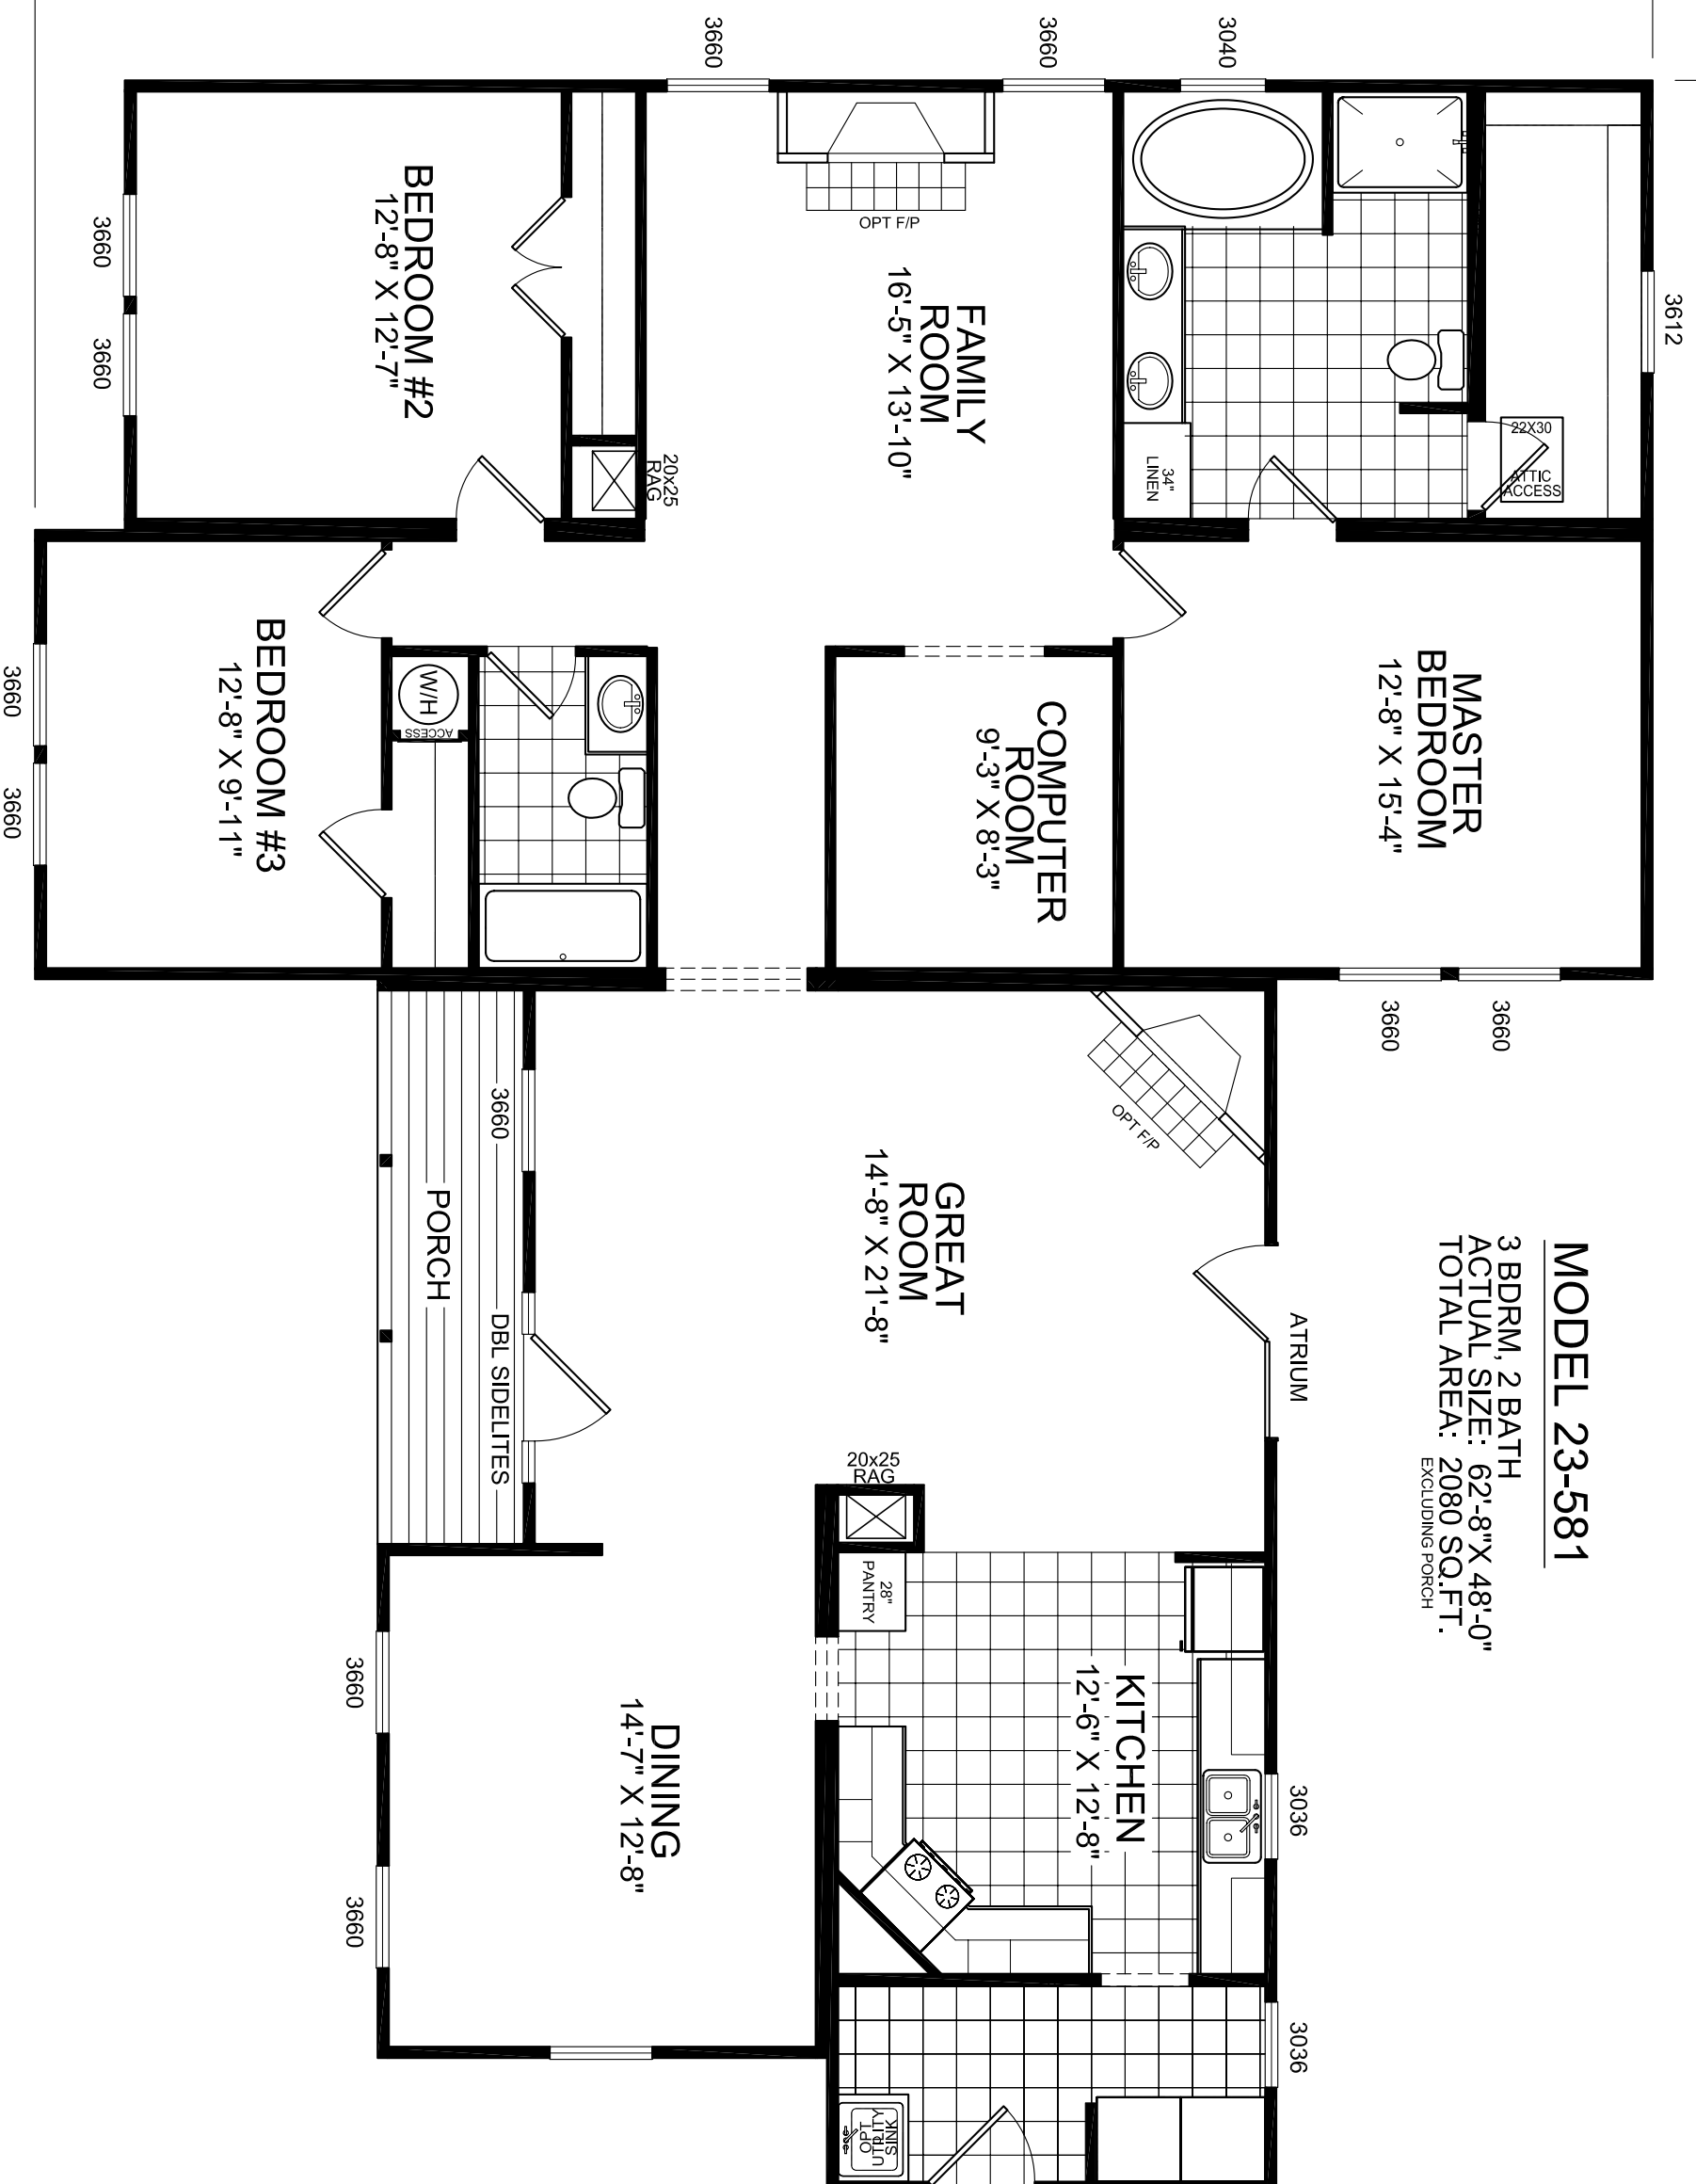

62'-8"

48'

MODEL 23-581

3 BDRM, 2 BATH
ACTUAL SIZE: 62'-8" X 48'-0"
TOTAL AREA: 2080 SQ.FT.
EXCLUDING PORCH

TITLE:	LITERATURE PLAN
MODEL:	23-581
	62'-8" x 48'-0" 3 BEDROOM 2 BATH
DATE:	2/17/05
SCALE:	
DRAWN BY:	JPT
REVISED:	
REVISIONS:	
SHEET NO:	L-101
PAGE:	

PROJECT	
---------	--

PROJECT	
---------	--

CHAMPION
HOME BUILDERS CO.

4055 HWY. 401 SOUTH LILLINGTON, NC 27546

OPTIONS

MODEL 23-T581

3 BDRM, 2 BATH

ACTUAL SIZE: 62'-8" X 48'-0"

TOTAL AREA: 2080 SQ.FT.

EXCLUDING PORCH

PROJECT

CHAMPION
HOME BUILDERS CO.

4055 HWY. 401 SOUTH LILLINGTON, NC 27546

TITLE:
LITERATURE PLAN
OPTIONS

MODEL:
23-581
62'-8" x 48'-0" 3 BEDROOM 2 BATH

DATE: 2/17/05

SCALE:

DRAWN BY: JPT

REVISED:

REVISIONS

SHEET NO:

L-102

PAGE: