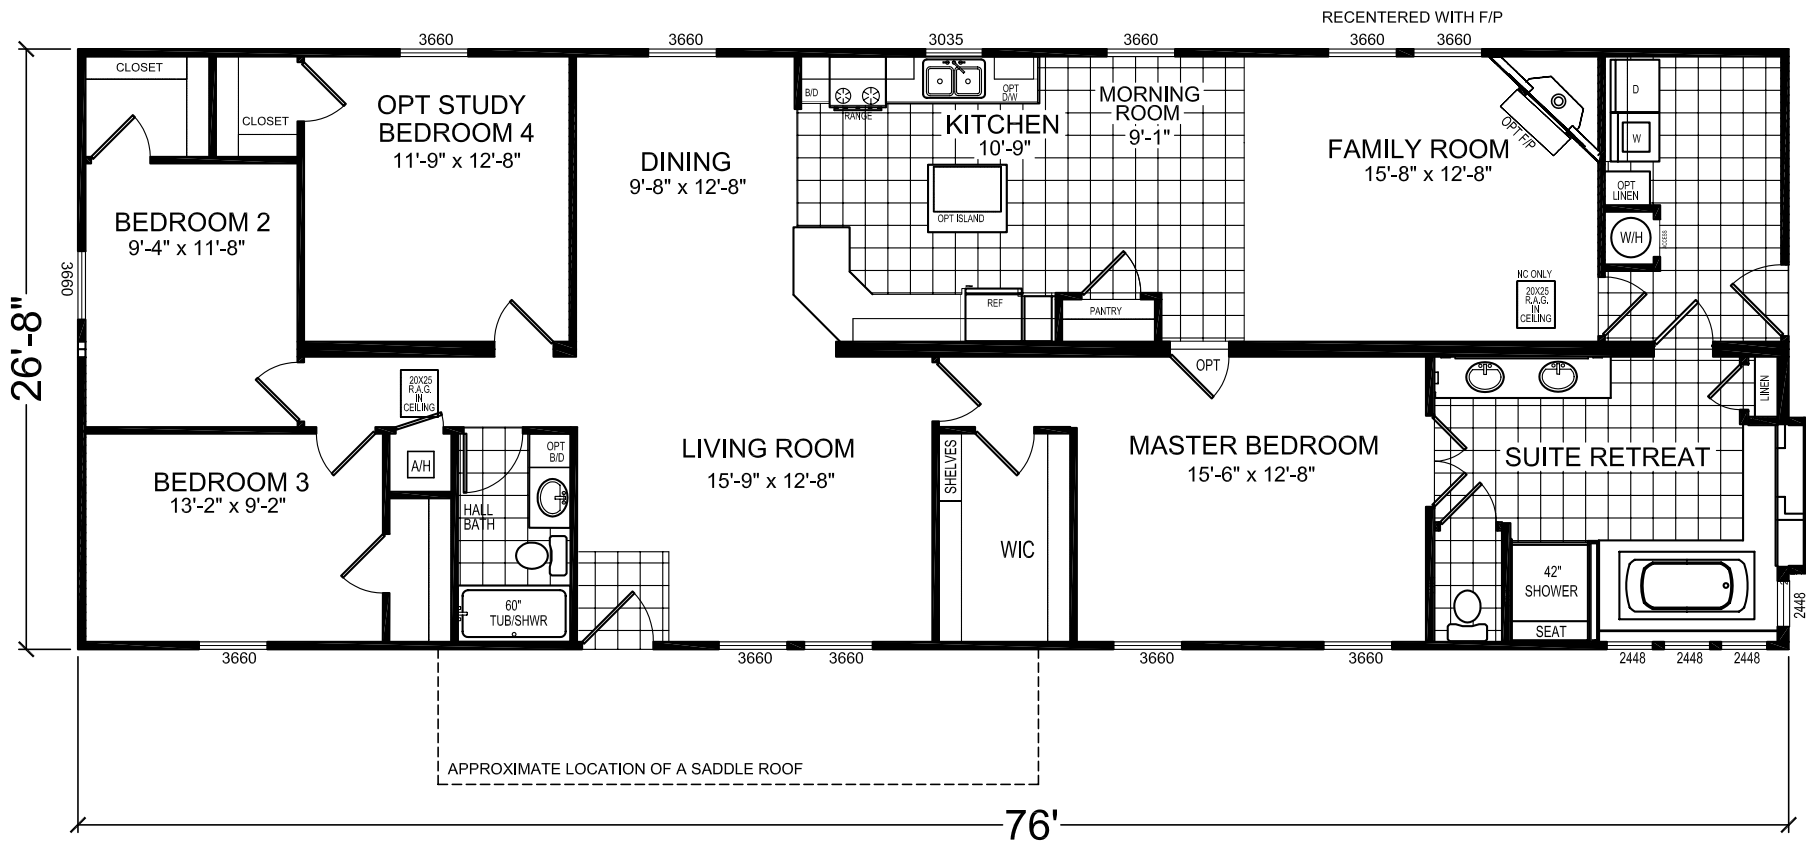

MODEL 23-2980

4 BDRM, 2 BATH
ACTUAL SIZE: 76'-0" X 26'-8"
TOTAL AREA: 2027 SQ.FT.

PROJECT

TITLE:	LITERATURE PLAN
MODEL:	23-2980 SR
	26'-8" x 76'-0" 4 BEDROOM 2 BATH
DATE:	08-29-06
SCALE:	NOT TO SCALE
DRAWN BY:	CDB
REVISED:	
REVISIONS:	added saddle roof outline
SHEET NO.:	L-101
PAGE:	